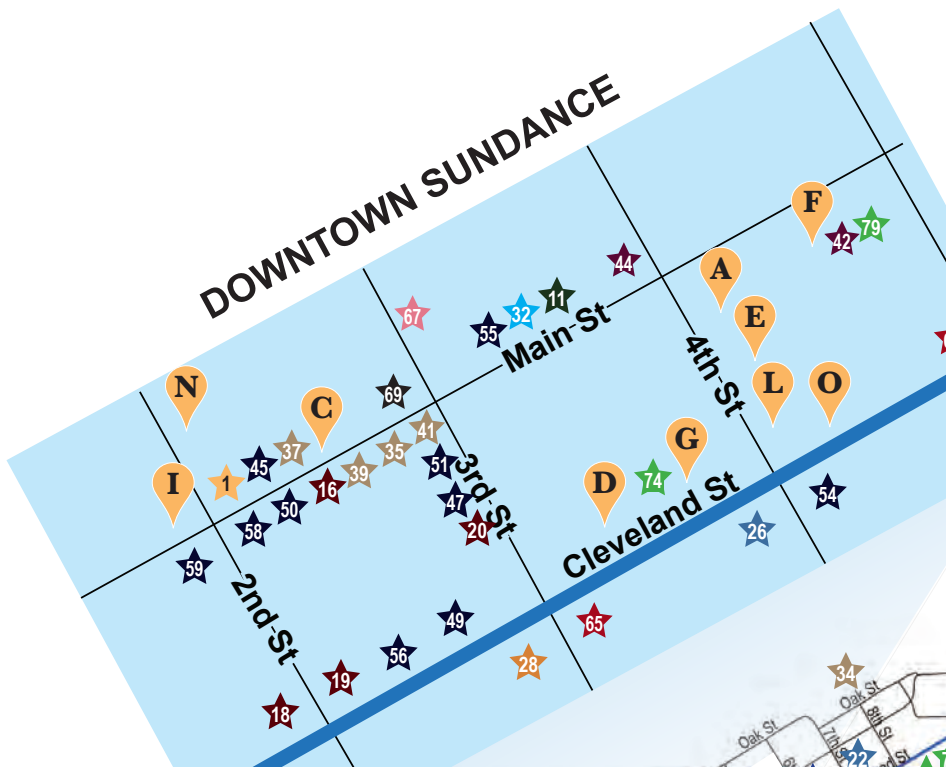

DOWNTOWN SUNDANCE

POINTS OF INTEREST & PLACES TO KNOW

- A. 1875 Gallery & Gifts
- B. Clarenbach Park
- C. City of Sundance Office
- D. Crook County Courthouse
- E. Crook County Museum
- F. Crook County Public Library
- G. Crook County Sheriffs Dept.
- H. DMV
- I. United State Post Office
- J. Public Swimming Pool
- K. Skate Park, Basketball Hoops, Tennis Courts & Volleyball
- L. Sundance Kids Statue
- M. Sundance Pond
- N. Sundance Senior Center & Budget Shop
- O. Sundance Square & Splash Pad

Map not to scale.
Stars are in approximate location.

★ Reference Member Directory on Pages 13-15 for Key & Look for additional helpful ★ & 📍 throughout the guide.

City of Sundance

Member Directory

ATTRACTIONS & ART