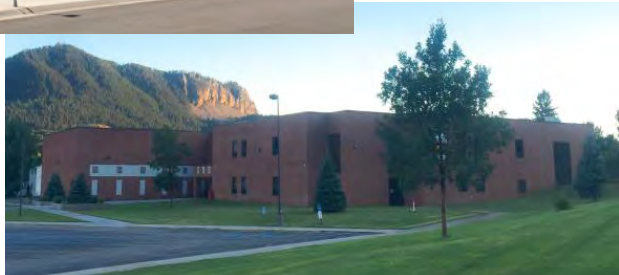

Sundance Secondary